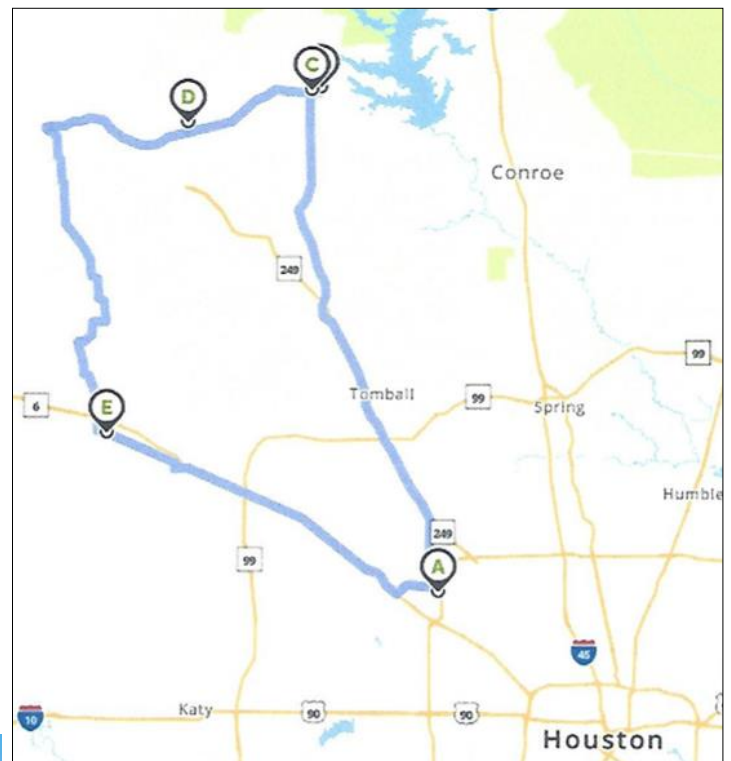

For more information and to register please email Mike Woodward at mike.woodward@sbcglobal.net.